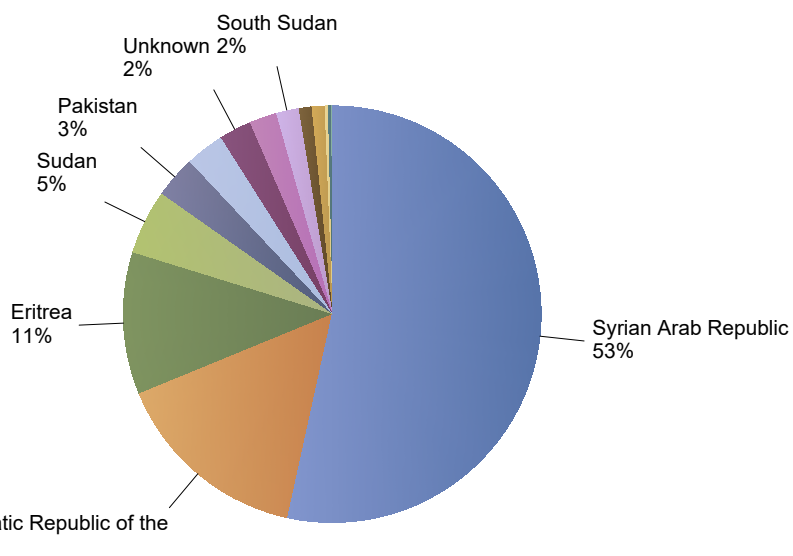

## Influx of asylum resettlement in The Netherlands (with the exception of 1:1 resettlement Turkey)

Source: METiS

Total resettlement influx in The Netherlands

Current calendar year:

Country of citizenship	2023												Total	Perc
	Jan	Feb	Mar	Apr	May	Jun	Aug	Sep	Oct	Nov	Dec			
Syrian Arab Republic	16	*	115	117	114	*	*	*	22	44	*	428	53%	
Congo, the Democratic Republic of the	*	*	*	*	*	5	25	85	*	*	*	123	15%	
Eritrea	23	*	13	*	*	*	*	*	31	16	*	88	11%	
Sudan	*	*	*	*	*	*	*	*	35	*	*	40	5%	
Pakistan	*	*	*	*	*	*	*	5	*	*	21	26	3%	
Afghanistan	*	*	*	*	*	*	*	*	*	12	7	24	3%	
Unknown	*	*	*	*	*	*	*	*	*	20	*	20	2%	
Somalia	*	*	*	*	*	*	*	*	7	6	*	17	2%	
South Sudan	*	*	*	*	*	*	*	*	14	*	*	14	2%	
Turkey	*	*	*	*	*	*	*	*	*	*	*	8	1%	
Yemen	*	*	*	8	*	*	*	*	*	*	*	8	1%	
Iraq	*	*	*	*	*	*	*	*	*	*	*	*	0%	
Lebanon	*	*	*	*	*	*	*	*	*	*	*	*	0%	
Stateless	*	*	*	*	*	*	*	*	*	*	*	*	0%	
<b>Total</b>	<b>43</b>	<b>7</b>	<b>134</b>	<b>131</b>	<b>117</b>	<b>6</b>	<b>29</b>	<b>91</b>	<b>109</b>	<b>106</b>	<b>28</b>	<b>801</b>	<b>100%</b>	

\* To conceal the lowest figures, all values between 0 and 4 are replaced by asterisks.

Previous calendar year:

Country of citizenship	2022	Perc
Syrian Arab Republic	437	61%
Congo, the Democratic Republic of the	191	27%
Somalia	18	3%
Yemen	19	3%
Eritrea	11	2%
Sudan	10	1%
Turkey	10	1%
Ethiopia	5	1%
Unknown	*	1%
Iraq	*	0%
Rwanda	*	0%
Stateless	*	0%
Cambodia	*	0%
Cameroon	*	0%
Cote d'Ivoire	*	0%
Dominican Republic	*	0%
Kenya	*	0%
Lebanon	*	0%
<b>Total</b>	<b>717</b>	<b>6%</b>

Top nationalities asylum resettlement influx in the current year

Period: 2023

Number of first asylum applications: 801

December 2023

Country of citizenship	Total	Perc
Pakistan	21	75%
Afghanistan	7	25%
<b>Total</b>	<b>28</b>	<b>50%</b>