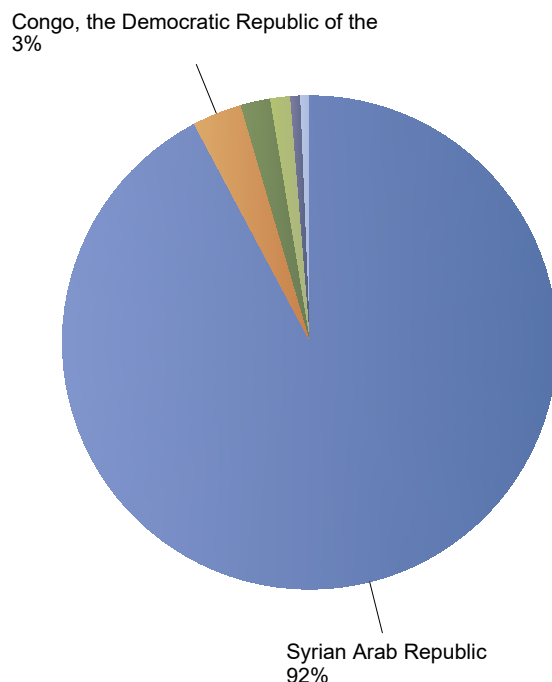

Influx of asylum resettlement in The Netherlands (with the exception of 1:1 resettlement Turkey)

Source: METiS

Total resettlement influx in The Netherlands

Current calendar year:

Country of citizenship	2022			
	Jan	Feb	Total	Perc
Syrian Arab Republic	113	29	142	92%
Congo, the Democratic Republic of the	5	*	5	3%
Unknown	*	*	*	2%
Iraq	*	*	*	1%
Cameroon	*	*	*	1%
Cote d'Ivoire	*	*	*	1%
Total	125	29	154	100%

* To conceal the lowest figures, all values between 0 and 4 are replaced by asterisks.

Previous calendar year:

Country of citizenship	2021	Perc
Congo, the Democratic Republic of the	30	36%
Eritrea	25	30%
Syrian Arab Republic	12	14%
Unknown	7	8%
Senegal	5	6%
Iran (Islamic Republic of)	*	2%
South Sudan	*	1%
Stateless	*	1%
Zambia	*	1%
Total	84	11%

Top nationalities asylum resettlement influx in the current year

Period: 2022

Number of first asylum applications: 154

February 2022

Country of citizenship	Total	Perc
Syrian Arab Republic	29	100%
Total	29	100%