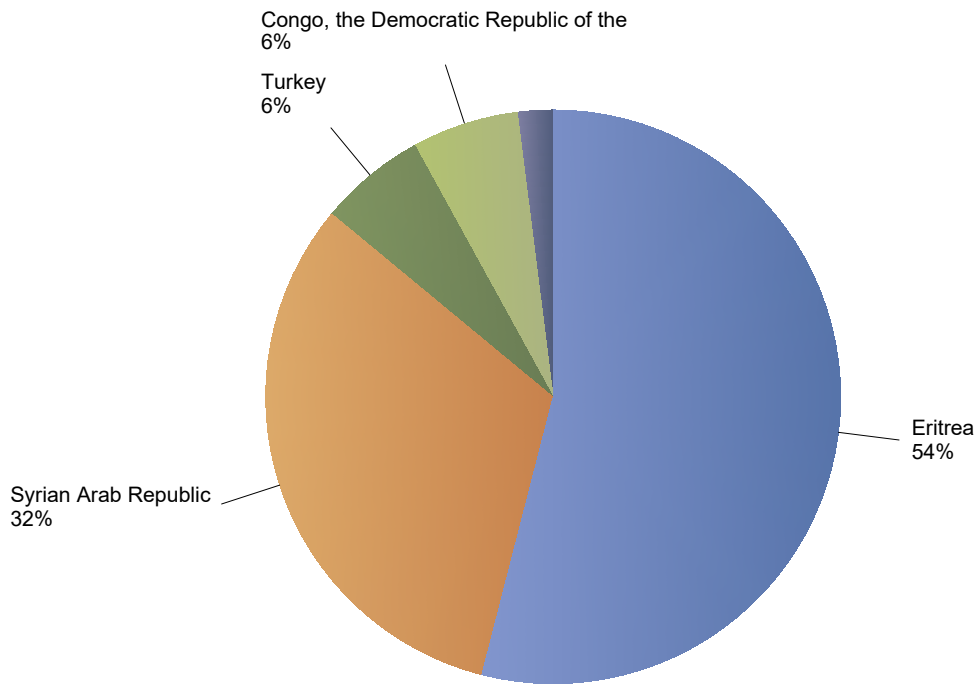

Country of citizenship	Total	Perc
Eritrea	*	57%
Turkey	*	43%
Total	7	50%