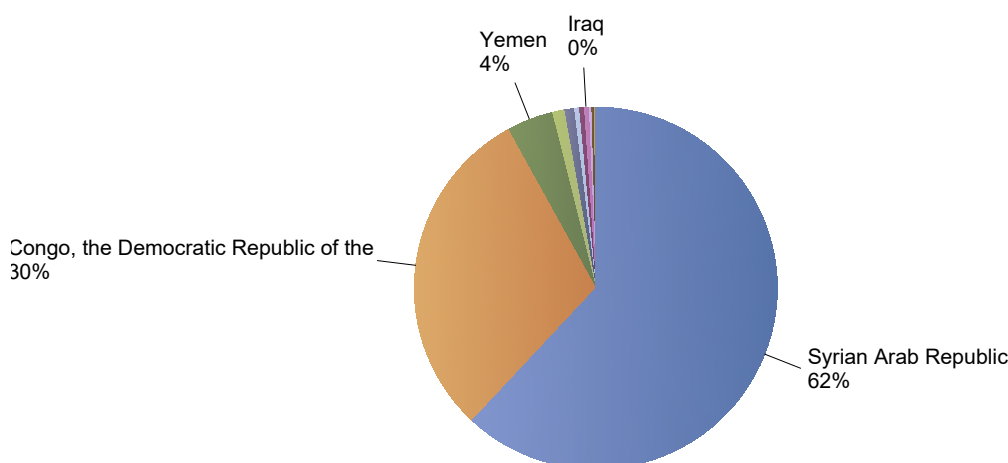

Influx of asylum resettlement in The Netherlands (with the exception of 1:1 resettlement Turkey)
Source: METiS

Total resettlement influx in The Netherlands

Current calendar year:

Country of citizenship	2022										Total	Perc
	Jan	Feb	Mar	Apr	May	Jun	Jul	Aug	Sep			
Syrian Arab Republic	113	29	23	6	*	*	*	*	111	285	62%	
Congo, the Democratic Republic of the	5	*	5	17	106	*	*	*	*	138	30%	
Yemen	*	*	*	*	*	*	*	*	19	19	4%	
Turkey	*	*	*	*	*	*	*	*	5	5	1%	
Unknown	*	*	*	*	*	*	*	*	*	*	1%	
Iraq	*	*	*	*	*	*	*	*	*	*	0%	
Rwanda	*	*	*	*	*	*	*	*	*	*	0%	
Stateless	*	*	*	*	*	*	*	*	*	*	0%	
Cambodia	*	*	*	*	*	*	*	*	*	*	0%	
Cameroon	*	*	*	*	*	*	*	*	*	*	0%	
Cote d'Ivoire	*	*	*	*	*	*	*	*	*	*	0%	
Total	125	29	31	23	108	5	*	*	136	460	100%	

Previous calendar year:

Country of citizenship	2021	Perc
Congo, the Democratic Republic of the	30	36%
Eritrea	25	30%
Syrian Arab Republic	12	14%
Unknown	7	8%
Senegal	5	6%
Iran (Islamic Republic of)	*	2%
South Sudan	*	1%
Stateless	*	1%
Zambia	*	1%
Total	84	11%

* To conceal the lowest figures, all values between 0 and 4 are replaced by asterisks.

Top nationalities asylum resettlement influx in the current year
Period: 2022

Number of first asylum applications: 460

September 2022

Country of citizenship	Total	Perc
Syrian Arab Republic	111	82%
Yemen	19	14%
Turkey	5	4%
Unknown	*	1%
Total	136	25%