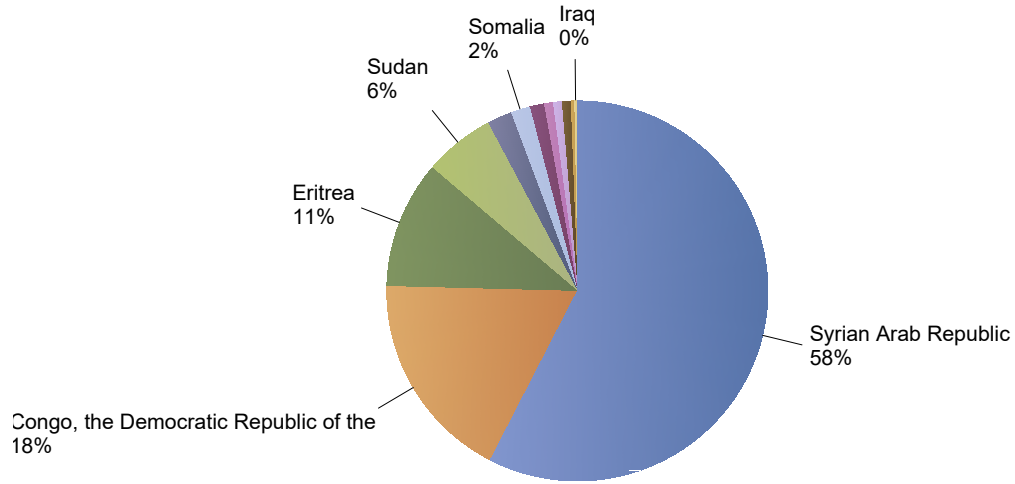

Influx of asylum resettlement in The Netherlands (with the exception of 1:1 resettlement Turkey)

Source: METiS

Total resettlement influx in The Netherlands

Current calendar year:

Country of citizenship	2023										Total	Perc
	Jan	Feb	Mar	Apr	May	Jun	Aug	Sep	Oct			
Syrian Arab Republic	16	*	115	117	114	*	*	*	22	384	58%	
Congo, the Democratic Republic of the	*	*	*	*	*	5	25	85	*	119	18%	
Eritrea	23	*	13	*	*	*	*	*	31	72	11%	
Sudan	*	*	*	*	*	*	*	*	35	40	6%	
South Sudan	*	*	*	*	*	*	*	*	14	14	2%	
Somalia	*	*	*	*	*	*	*	*	7	11	2%	
Yemen	*	*	*	8	*	*	*	*	*	8	1%	
Afghanistan	*	*	*	*	*	*	*	*	*	5	1%	
Pakistan	*	*	*	*	*	*	*	5	*	5	1%	
Turkey	*	*	*	*	*	*	*	*	*	5	1%	
Iraq	*	*	*	*	*	*	*	*	*	*	0%	
Lebanon	*	*	*	*	*	*	*	*	*	*	0%	
Total	43	7	134	131	117	6	29	91	109	667	100%	

* To conceal the lowest figures, all values between 0 and 4 are replaced by asterisks.

Previous calendar year:

Country of citizenship	2022	Perc
Syrian Arab Republic	437	61%
Congo, the Democratic Republic of the	191	27%
Somalia	18	3%
Yemen	19	3%
Eritrea	11	2%
Sudan	10	1%
Turkey	10	1%
Ethiopia	5	1%
Unknown	*	1%
Iraq	*	0%
Rwanda	*	0%
Stateless	*	0%
Cambodia	*	0%
Cameroon	*	0%
Cote d'Ivoire	*	0%
Dominican Republic	*	0%
Kenya	*	0%
Lebanon	*	0%
Total	717	6%

Top nationalities asylum resettlement influx in the current year

Period: 2023

Number of first asylum applications: 667

October 2023

Country of citizenship	Total	Perc
Sudan	35	32%
Eritrea	31	28%
Syrian Arab Republic	22	20%
South Sudan	14	13%
Somalia	7	6%
Total	109	20%